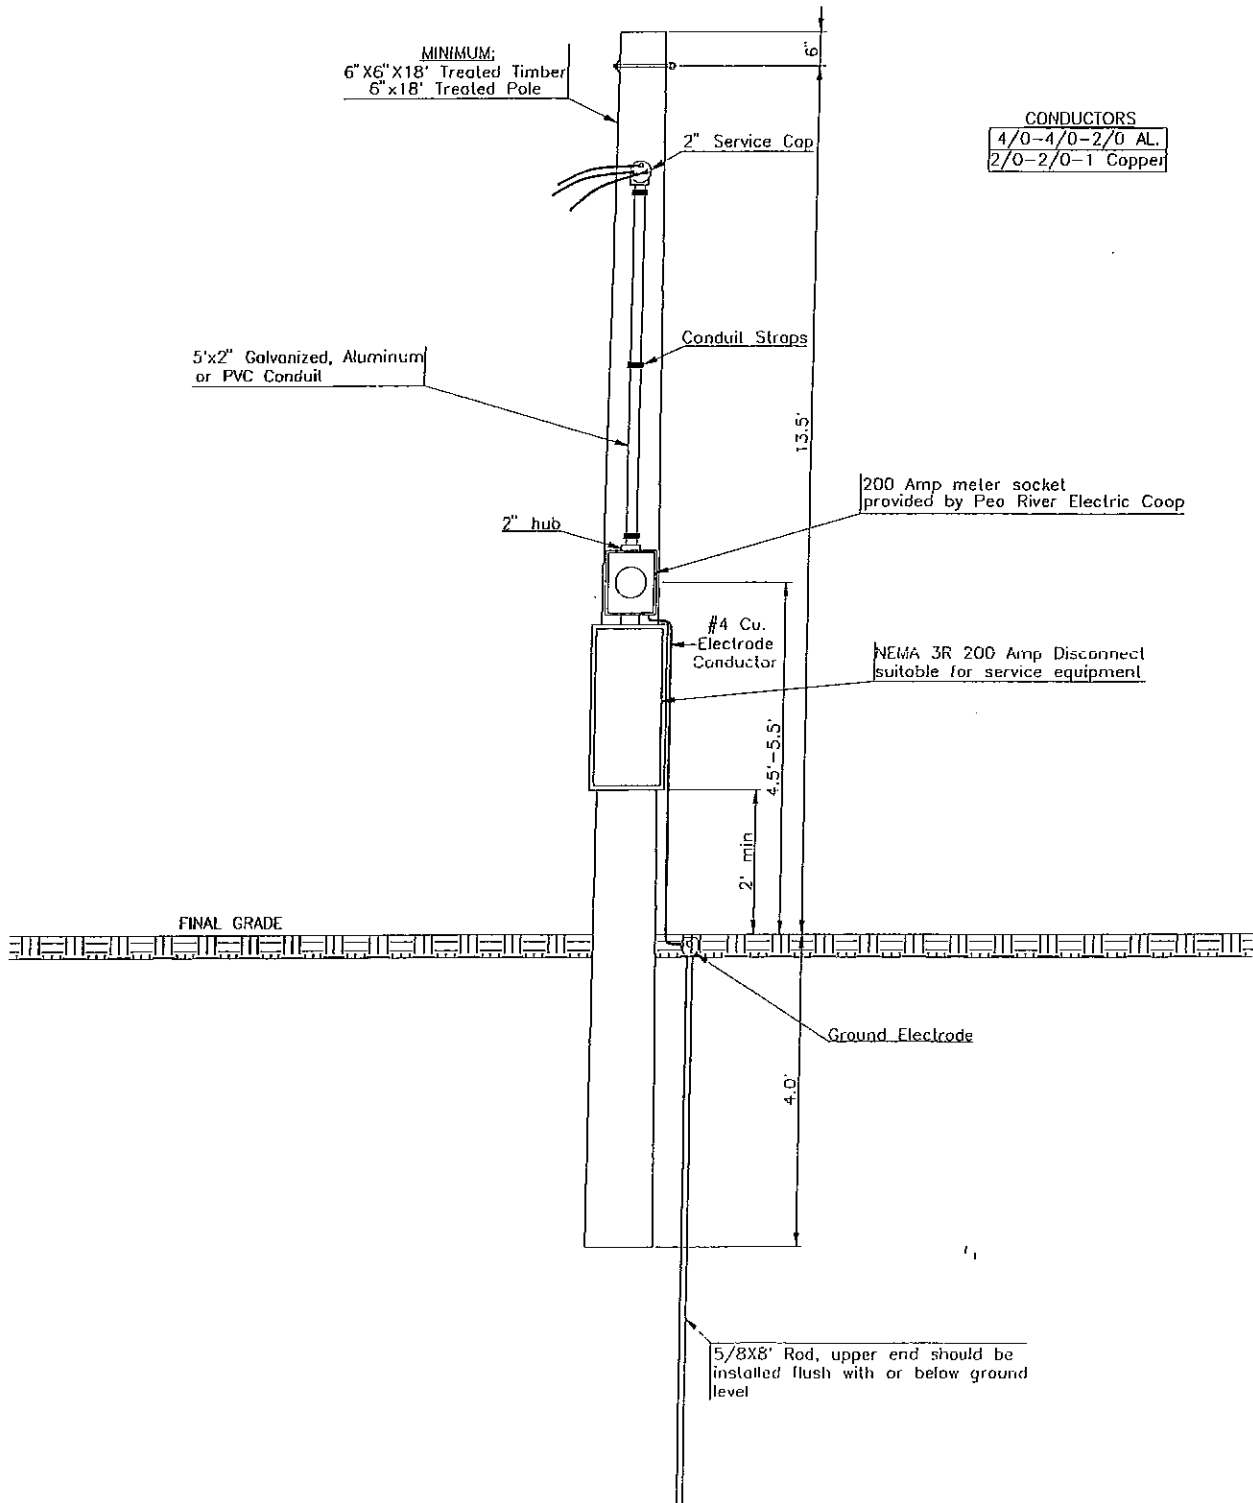

# 200 Amp Meter Pole (18' Pole)

PEA RIVER ELECTRIC COOPERATIVE  
200 AMP METER POLE  
18' POLE

APPROVED BY: E.J.  
DRAWN BY: C.W.  
REVISION DATE:  
03/14/97